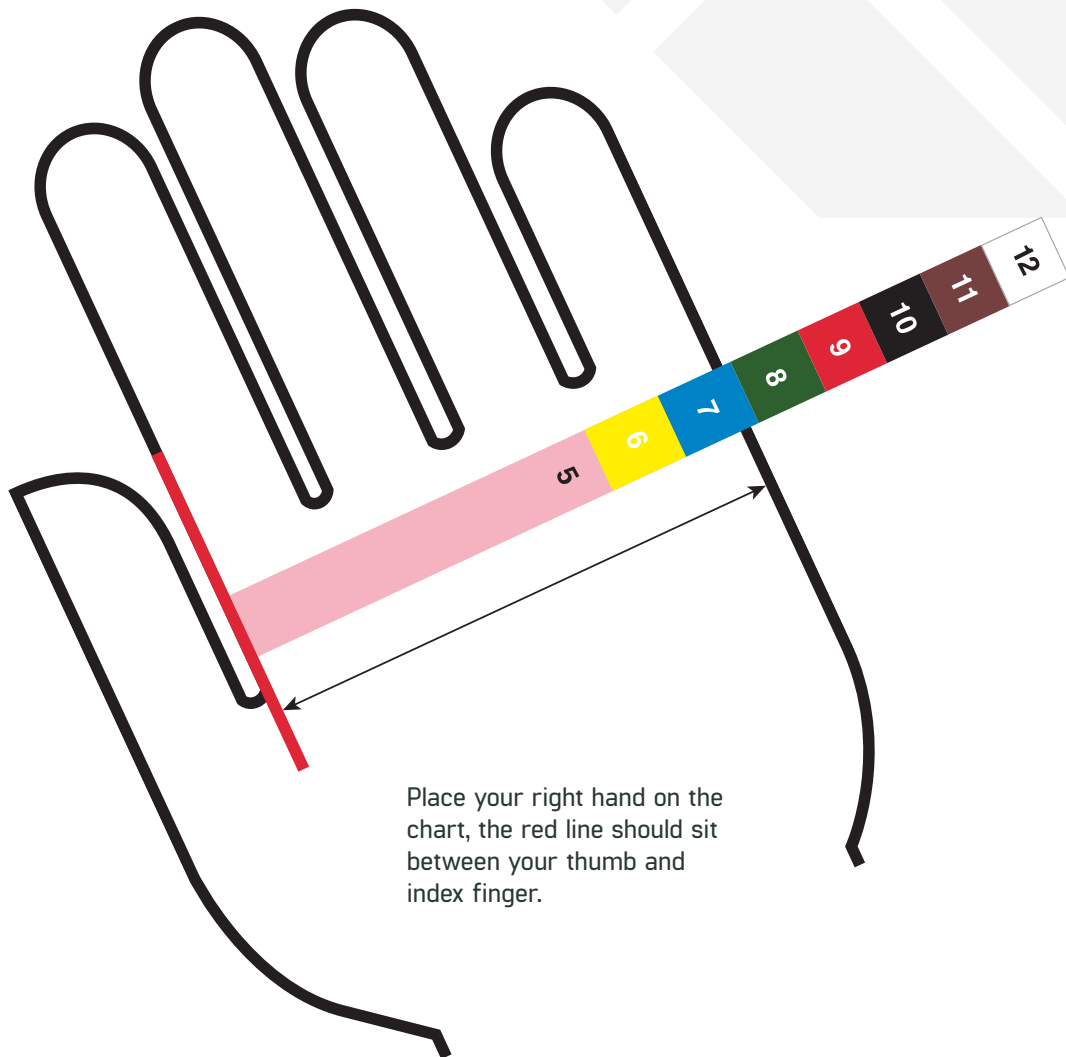

Glove Sizing Chart

Tilsatec gloves are available in a range of sizes. To ensure optimum fit and comfort, selecting the correct size glove is essential. Measure your hand against the chart below to see what size glove you need.

Sizes are identified by the following cuff colours:

Size	5 XX-Small	6 X-Small	7 Small	8 Medium	9 Large	10 X-Large	11 XX-Large	12 XXX-Large
Colour coded cuff								

*Select sizes are not standard in all styles. Contact us to discuss your special sizing needs.