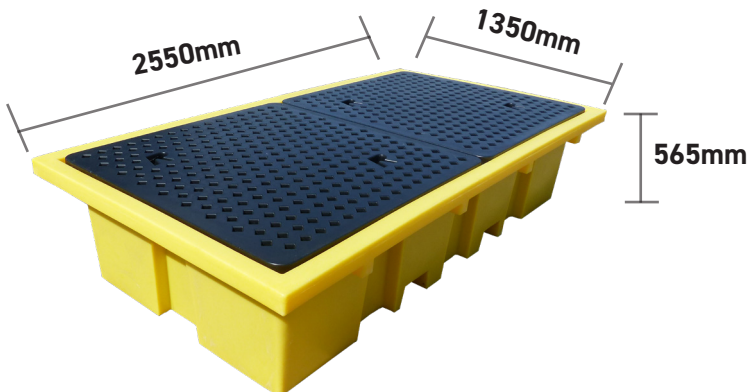

PRODUCT OVERVIEW

Backed by our 3 year guarantee

This robust spill pallet allows you to store 2 x 1000ltr IBCs side by side on the plastic mesh deck. The large capacity complies with all the UK regulations relating to sump capacities.

You will require an appropriate size/capacity fork lift truck to offload this item from the delivery vehicle. Our standard delivery doesn't include any offloading.

-  **100% polyethylene for chemical compatibility**
-  **Removable plastic grid for easy clean-up**
-  **Forklift pockets to aid transportation**
-  **UV Stabilised**

SPECIFICATION

CODE	HEIGHT (MM)	LENGTH (MM)	WIDTH (MM)	NO OF CONTAINERS	SUMP CAPACITY	COLOUR	TARE WEIGHT	UDL
BB2	565	2550	1350	2 x 1000ltr	1140ltr	Yellow	105kg	3000kg

PACKING SIZE AVAILABLE

CODE	CONSIGNMENT SIZE	L (MM)	W (MM)	H (MM)	W (KG)
BB2	8	2550	1350	2400	800