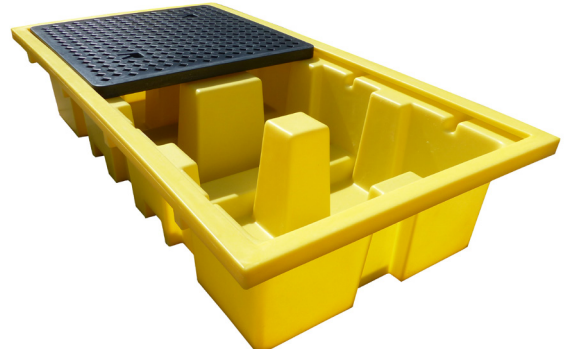

PRODUCT OVERVIEW

Backed by our 3 year guarantee

This robust spill pallet allows you to store 2 x 1000ltr IBCs side by side on the plastic mesh deck. The large capacity complies with all the UK regulations relating to sump capacities.

You will require an appropriate size/capacity fork lift truck to offload this item from the delivery vehicle. Our standard delivery doesn't include any offloading.

-  **100% polyethylene for chemical compatibility**
-  **Removable plastic grid for easy clean-up**
-  **Forklift pockets to aid transportation**
-  **UV Stabilised**

SPECIFICATION

CODE	HEIGHT (MM)	LENGTH (MM)	WIDTH (MM)	NO OF CONTAINERS	SUMP CAPACITY	COLOUR	TARE WEIGHT	UDL
BB2	565	2550	1350	2 x 1000ltr	1140ltr	Yellow	105kg	3000kg

PACKING SIZE AVAILABLE

CODE	CONSIGNMENT SIZE	L (MM)	W (MM)	H (MM)	W (KG)
BB2	8	2550	1350	2400	800