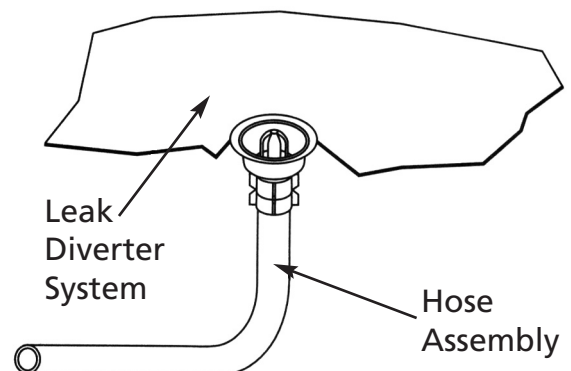

Leak Diverter System

Drain Assembly Instructions

Follow these easy steps to assure maximum effectiveness:

Parts include: 1 - Leak Diverter system with attached clear drain
1 - Hose Fitting

Helpful hint: It is easier to hang the unit prior to attaching the hose assembly.

- 1.** Identify clear drain fitting located in the middle of the unit.
Note: Clear drain fitting is shipped in the inverted position.

- 2.** From the bottom side of the unit, insert a finger into the center of the clear drain fitting. Pull outward on the inside of fitting to reveal the external threads.

- 3.** Attach a $\frac{3}{4}$ " drainage hose (not included) to the hose fitting.

- 4.** Attach the hose assembly (hose fitting and $\frac{3}{4}$ " drainage hose) to the clear drain fitting on the unit.

Helpful hint: It is easier to hang the unit prior to attaching the hose assembly.

- 1.** Determine which structure you can hang to in the affected leaking area.
- 2.** Use the grommets and/or D-rings on the Leak Diverter to hang the unit.
- 3.** Make sure to hang the diverter as level as possible to create the proper drainage.
- 4.** Refer to the backside of these instructions for attaching the drainage hose.
- 5.** Position the drainage hose where applicable.