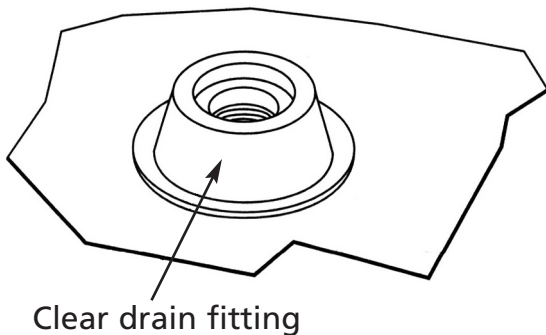

Leak Diverter System

Drain Assembly Instructions

Follow these easy steps to assure maximum effectiveness:

Parts include: 1 - Leak Diverter system with attached clear drain
1 - Hose Fitting

Helpful hint: It is easier to hang the unit prior to attaching the hose assembly.

- 1.** Identify clear drain fitting located in the middle of the unit.
Note: Clear drain fitting is shipped in the inverted position.

- 2.** From the bottom side of the unit, insert a finger into the center of the clear drain fitting. Pull outward on the inside of fitting to reveal the external threads.

Helpful hint: It is easier to hang the unit prior to attaching the hose assembly.

- 1.** Determine which structure you can hang to in the affected leaking area.
- 2.** Use the grommets and/or D-rings on the Leak Diverter to hang the unit.
- 3.** Make sure to hang the diverter as level as possible to create the proper drainage.
- 4.** Refer to the backside of these instructions for attaching the drainage hose.
- 5.** Position the drainage hose where applicable.