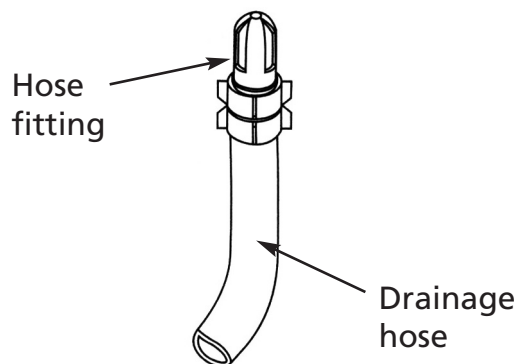

Leak Diverter System

Drain Assembly Instructions

Follow these easy steps to assure maximum effectiveness:

Parts include: 1 - Leak Diverter system with attached clear drain
1 - Hose Fitting

Helpful hint: It is easier to hang the unit prior to attaching the hose assembly.

- 1.** Identify clear drain fitting located in the middle of the unit.
Note: Clear drain fitting is shipped in the inverted position.

- 2.** From the bottom side of the unit, insert a finger into the center of the clear drain fitting. Pull outward on the inside of fitting to reveal the external threads.

- 3.** Attach a $\frac{3}{4}$ " drainage hose (not included) to the hose fitting.

- 4.** Attach the hose assembly (hose fitting and $\frac{3}{4}$ " drainage hose) to the clear drain fitting on the unit.

Helpful hint: It is easier to hang the unit prior to attaching the hose assembly.

- 1.** Determine which structure you can hang to in the affected leaking area.
- 2.** Use the grommets and/or D-rings on the Leak Diverter to hang the unit.
- 3.** Make sure to hang the diverter as level as possible to create the proper drainage.
- 4.** Refer to the backside of these instructions for attaching the drainage hose.
- 5.** Position the drainage hose where applicable.